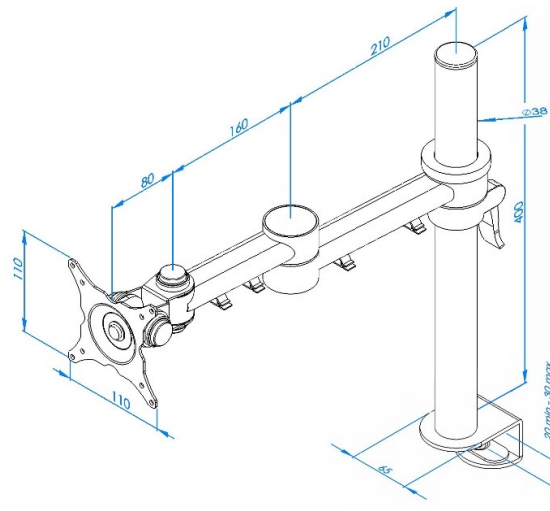

Stream dual beam arm – baby-c clamp

Product Specification

Product code	STREAMCOMB03 - Silver
Weight capacity	20kg
Max forward extension	440mm
VESA	75mm & 100mm VESA compliant
Maximum Screen Size	36"
Movement	Height adjustment, tilt, swivel, rotation and reach
Height adjustment	Max height adjustment 275mm
Tilt	85 degrees up / 85 degrees down (170 degrees total)

Additional Information

2 beam manual height adjustable with baby-c clamp

Suitable for 25mm thick desk tops

Colour options available:

Silver – STREAMCOMB03 - RAL code 9006

White – STREAMCOMB03W - RAL code 9010